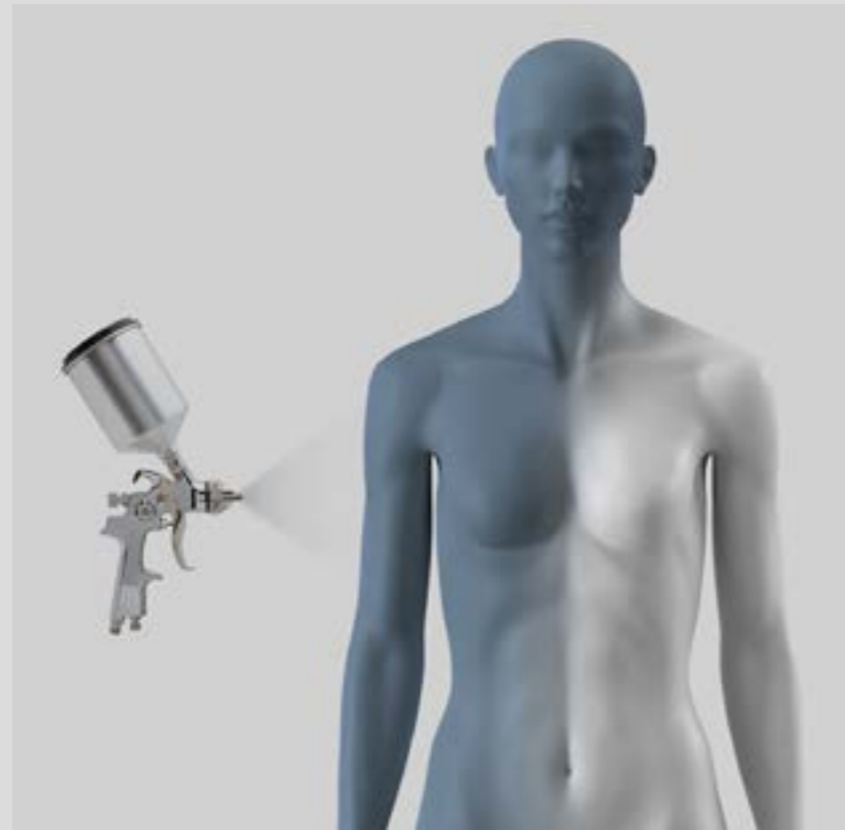

Height: 90 cm
Width: 44 cm
Depth: 24 cm
Age: 12 y.o

Price: € 240

OMTC322H800_WH*

Height: 90 cm
Width: 40 cm
Depth: 36 cm
Age: 12 y.o

Price: € 240

CUSTOMIZE

RESPRAY SERVICE

This collection comes standard in pure white or black with a mate finish. However, you can make use of our professional respray service starting from one piece and truly make OMNIA your own.