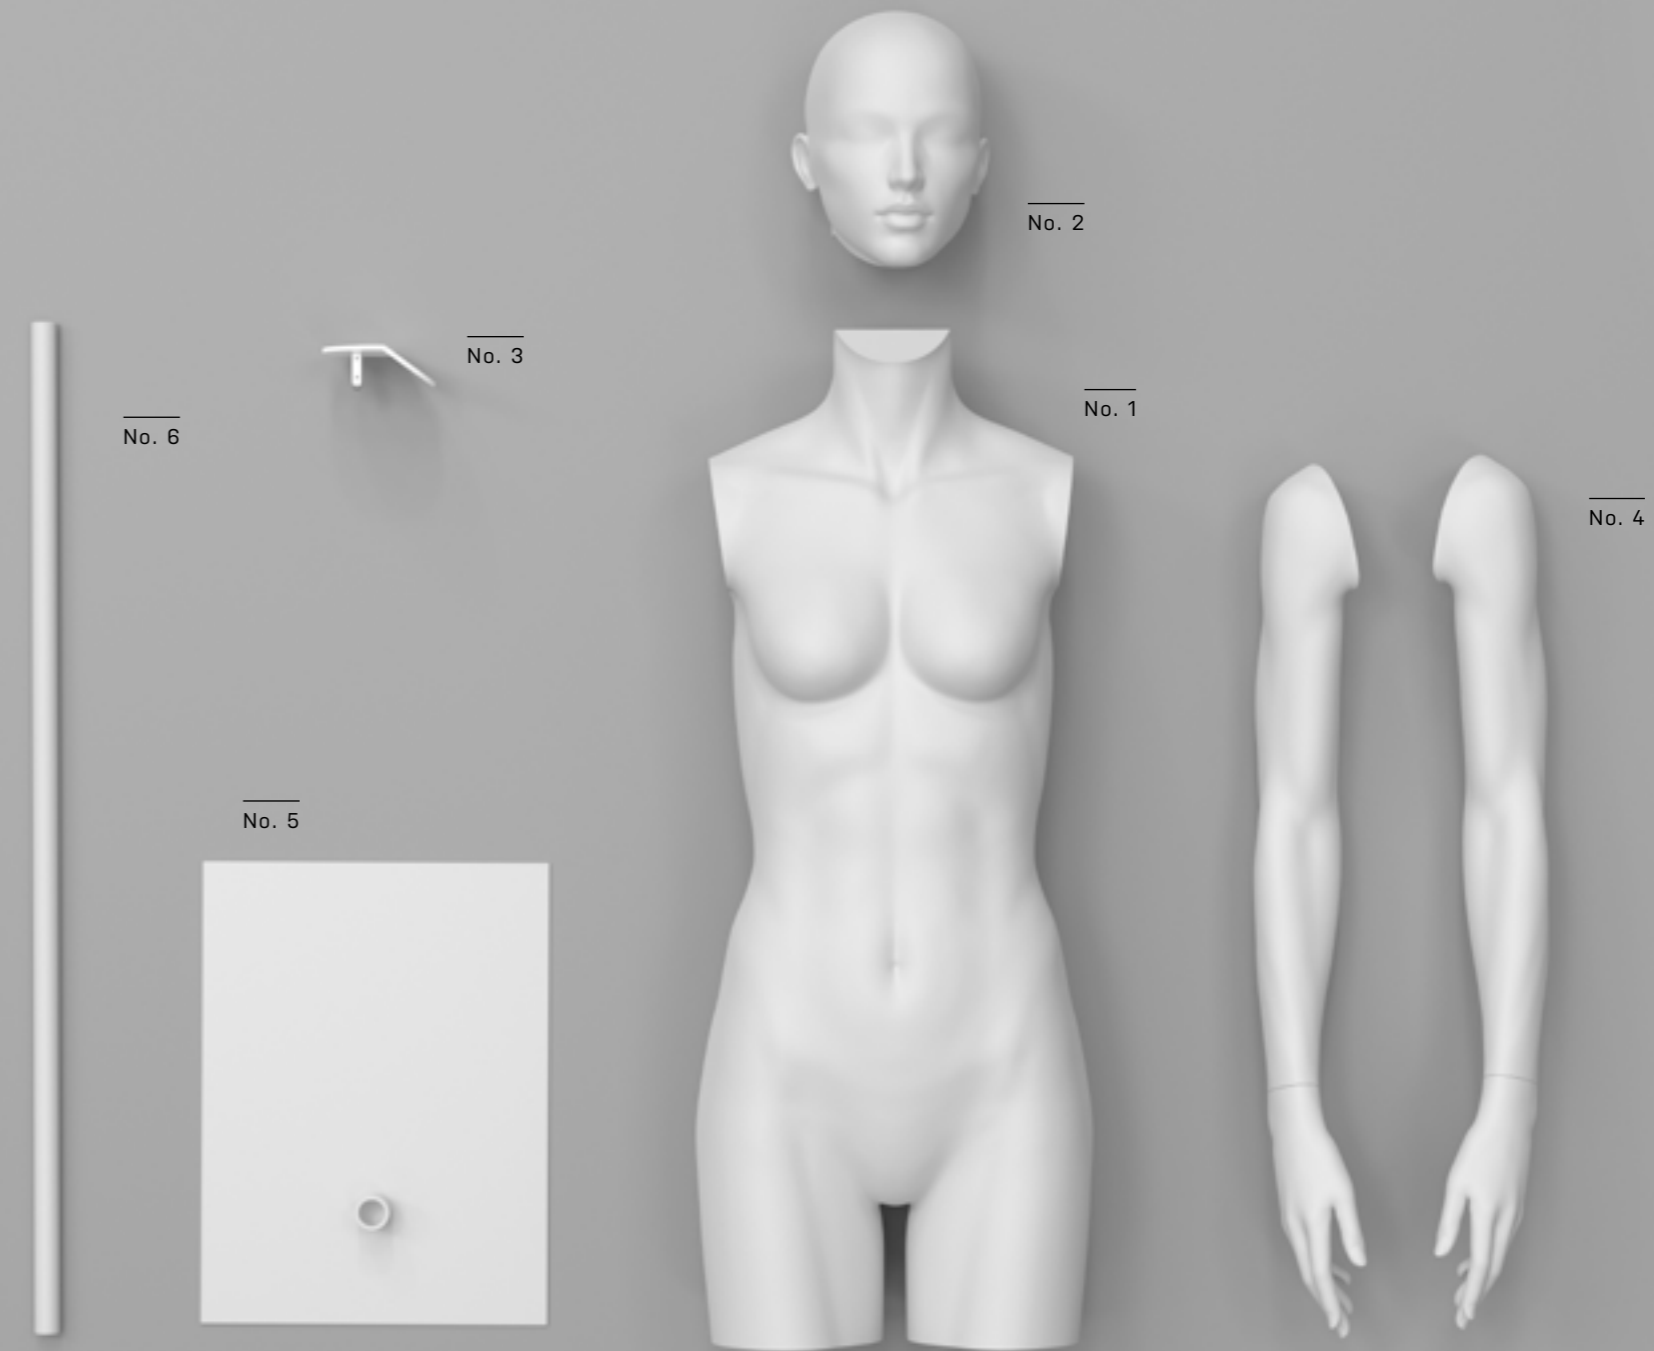

WHAT'S IN THE BOX

No. 1 Bust in the selected colour

No. 2 Semi-abstract head for white busts
and egg-shaped head for black busts.

No. 3 Neck-cap in the same colour as bust

No. 4 Arms in the same colour as bust

No. 5 Steel base 30x40 for adults or 26x35
for kids, powder-coated in matt black or
white depending on the chosen bust.

No. 6 Black or white steel upright in 110 cm for
long and 55 cm for short adult and kids
12 y.o. busts. For kids 8y.o. long busts is
80 cm and 40 cm for short busts.

MALE

shoulders 47 cm
chest 99 cm
waist 78 cm
hips 94 cm

clothes 48 EU / M

Note: Height is measured without the base.
Prices shown are excluding VAT.

FEMALE BUSTS

OMTF051H094_BL

Height: 104 cm
Width: 48 cm
Depth: 27 cm